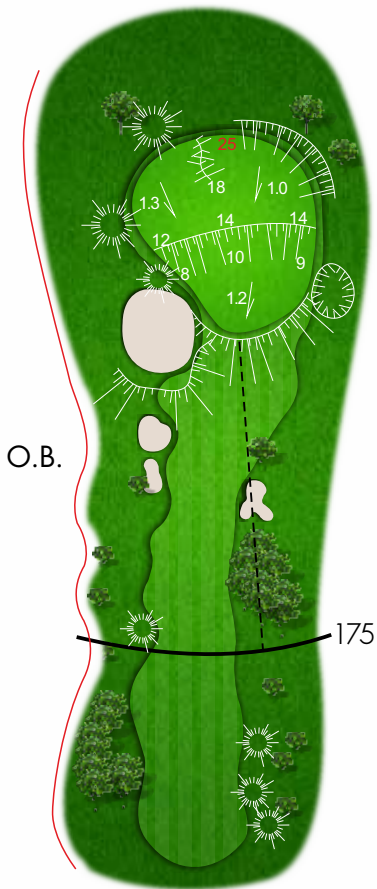

10th HOLE

PAR 5
HCP 13