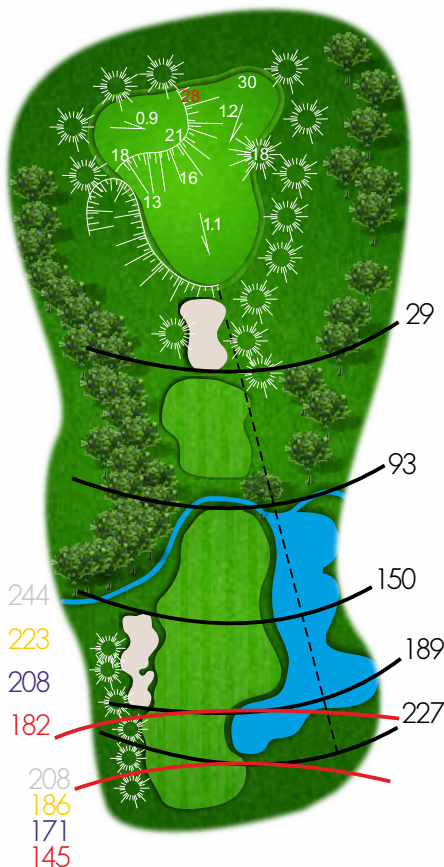

Romeo Sala

1st HOLE

PAR 4
HCP 6

METERS

385

373

358

342

149

131

190

157

132

114

9th HOLE

PAR 5
HCP 2

METERS

450

427

413

387

PULA *Golf Resort*

Free unlimited golf for our Hotelguests

+34 971 567 492

CORNER

Luxury Fashion Shops

16th HOLE

PAR 4
HCP 5

METERS

398

365

341